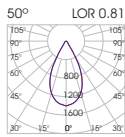

 Lamp  
Not included

**ACR.056**  
Honeycomb  
*(as extra)*

**ACR.057**  
Linear Spread  
*(as extra)*

**ACR.059**  
Softening Lens  
*(as extra)*

Ordering Code Example:  
SANTI A DEEP LL-RD-WW-G1-10

SANTI

SANTI

SANTI DEEP LL

SANTI ADJ

SANTI ADJ DEEP LL

SANTI WASH

SANTI WASH DEEP LL

SANTI MINI

**SANTI**

**LD7**

**ST6/ ST12/ ST18/ WD6 /WD12 /TW6 /TW12**

**NB6/ NB8**

**ZM6/ ZM13**

**SANTI MINI**

**ST3 / ST4**

**NB4**