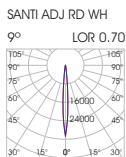

 Lamp  
Not included

**ACR.056**  
Honeycomb  
*(as extra)*

**ACR.057**  
Linear Spread  
*(as extra)*

**ACR.059**  
Softening Lens  
*(as extra)*

Ordering Code Example:  
SANTI A DEEP LL-RD-WW-G1-10

SANTI

SANTI

SANTI DEEP LL

SANTI ADJ

SANTI ADJ DEEP LL

SANTI WASH

SANTI WASH DEEP LL

SANTI MINI

**SANTI**

**LD7**

**ST6/ ST12/ ST18/ WD6 /WD12 /TW6 /TW12**

**NB6/ NB8**

**ZM6/ ZM13**

**SANTI MINI**

**ST3 / ST4**

**NB4**