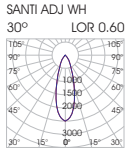

 Lamp  
Not included

**ACR.056**  
Honeycomb  
*(as extra)*

**ACR.057**  
Linear Spread  
*(as extra)*

**ACR.059**  
Softening Lens  
*(as extra)*

Ordering Code Example:  
SANTI A DEEP LL-RD-WW-G1-10

SANTI

SANTI

SANTI DEEP LL

SANTI ADJ

SANTI ADJ DEEP LL

SANTI WASH

SANTI WASH DEEP LL

SANTI MINI

**SANTI**

**LD7**

**ST6/ ST12/ ST18/ WD6 /WD12 /TW6 /TW12**

**NB6/ NB8**

**ZM6/ ZM13**

**SANTI MINI**

**ST3 / ST4**

**NB4**