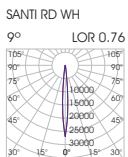

 Lamp  
Not included

**ACR.056**  
Honeycomb  
*(as extra)*

**ACR.057**  
Linear Spread  
*(as extra)*

**ACR.059**  
Softening Lens  
*(as extra)*

Ordering Code Example:  
SANTI A DEEP LL-RD-WW-G1-10

SANTI

SANTI

SANTI DEEP LL

SANTI ADJ

SANTI ADJ DEEP LL

SANTI WASH

SANTI WASH DEEP LL

SANTI MINI

**SANTI**

**LD7**

**ST6/ ST12/ ST18/ WD6 /WD12 /TW6 /TW12**

**NB6/ NB8**

**ZM6/ ZM13**

**SANTI MINI**

**ST3 / ST4**

**NB4**